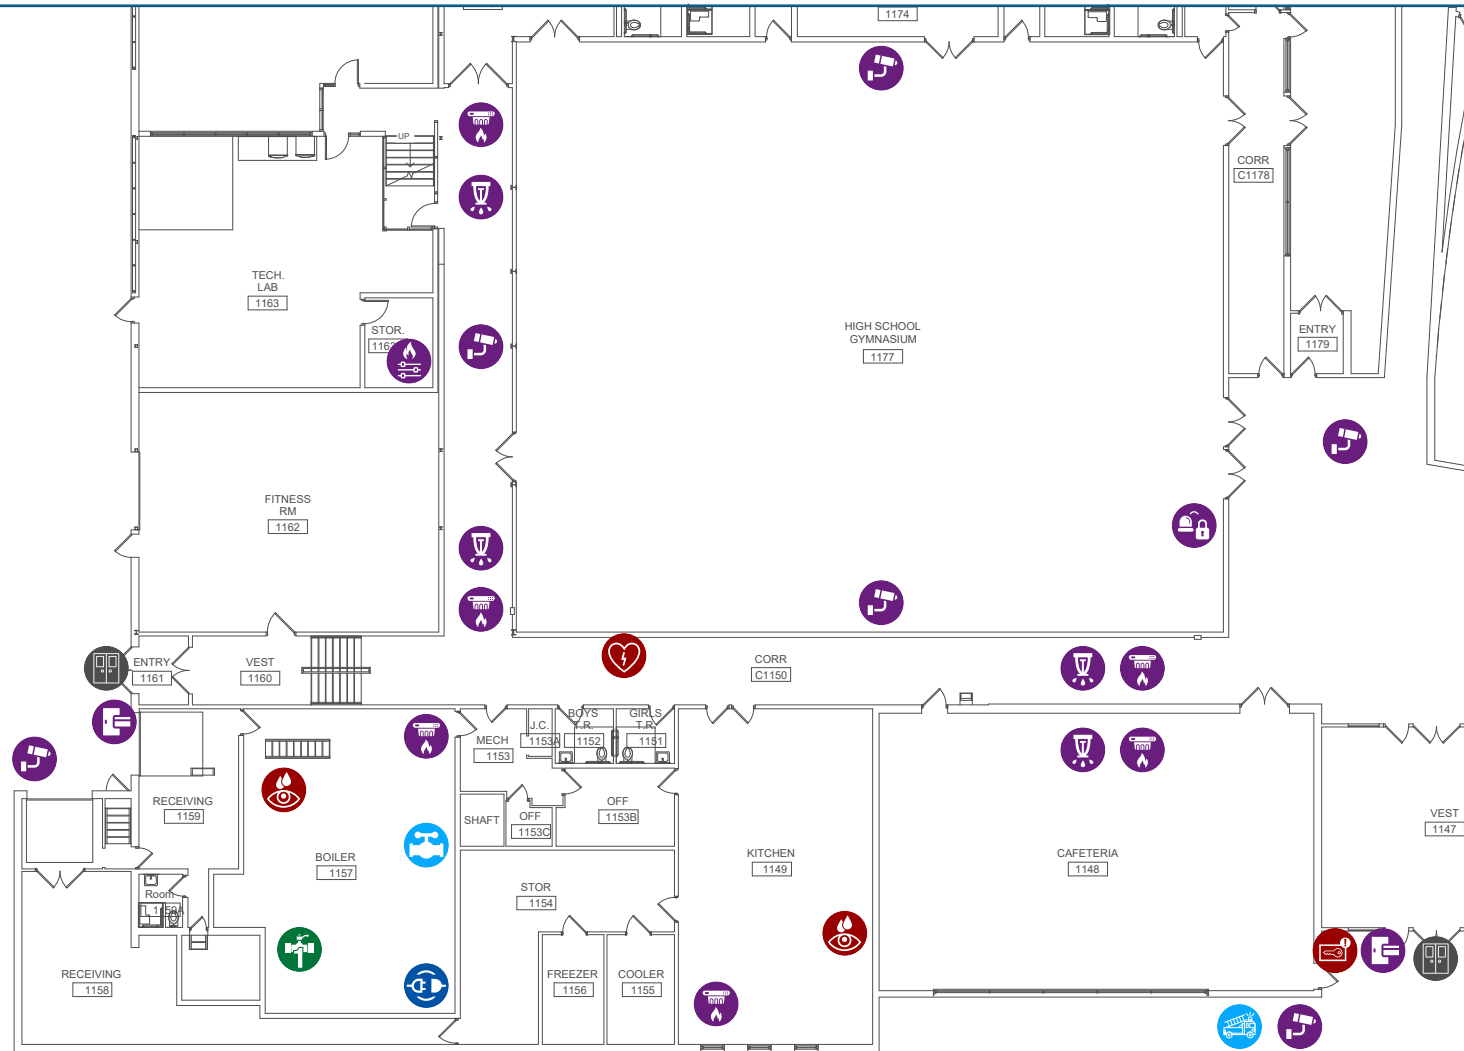

KEY TO ASSET SYMBOLS	
	AED
	Blue Light - Lockdown
	Card Reader
	Electric Disconnect
	Entrance Door
	Eye Wash Station
	Fire Alarm Control Panel
	Fire Alarm Device
	Fire Dept. Connection
	Gas Valve - Main
	Lockdown Button
	Knox Box
	Security Video Camera
	Sprinkler System
	Water Valve

The asset location stamps on the floor plan above can be made visible in ML Drawings® using customizable filters. These custom views can then be output and distributed as PDF documents.

For the purposes of this sample, only a small portion of a floor plan and selected assets are shown. 200+ other asset types are also available. The Symbol Key at left is pasted into the PDF using turnkey graphics provided by ML Professional Services.

With ML Drawings®, you can easily create safety plan drawings that both improve district emergency planning, and satisfy state and/or local documentation requirements

Learn more about [ML Drawings](#) on our website; then [schedule a demo](#) to see lots more ways that interactive floor plans can help solve some of your most challenging K12 facility management issues.