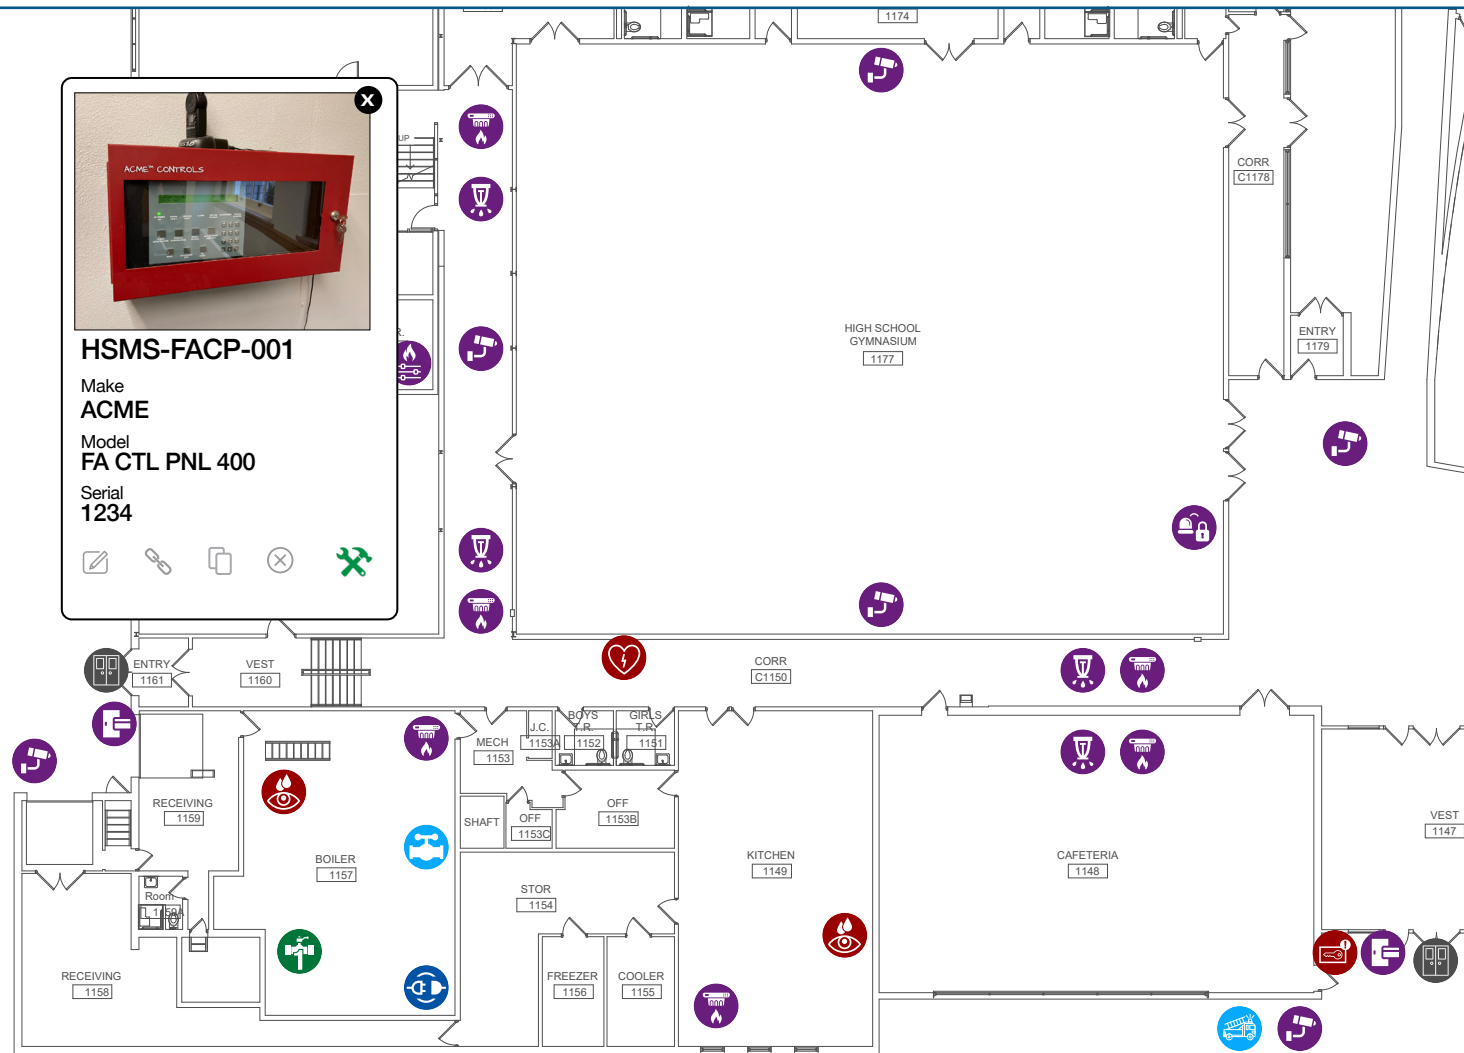

KEY TO ASSET SYMBOLS	
	AED
	Blue Light - Lockdown
	Card Reader
	Electric Disconnect
	Entrance Door
	Eye Wash Station
	Fire Alarm Control Panel
	Fire Alarm Device
	Fire Dept. Connection
	Gas Valve - Main
	Lockdown Button
	Knox Box
	Security Video Camera
	Sprinkler System
	Water Valve

The asset location stamps on the floor plan above can be made visible in ML Drawings® using customizable filters. These custom views can then be output and distributed as PDF documents.

For the purposes of this sample, only a small portion of a floor plan and selected assets are shown. 200+ other asset types are also available. The Symbol Key at left is pasted into the PDF using turnkey graphics provided by ML Professional Services.

With ML Drawings®, you can easily create safety plan drawings that both improve district emergency planning, and satisfy state and/or local documentation requirements

Learn more about [ML Drawings](#) on our website; then [schedule a demo](#) to see lots more ways that interactive floor plans can help solve some of your most challenging K12 facility management issues.